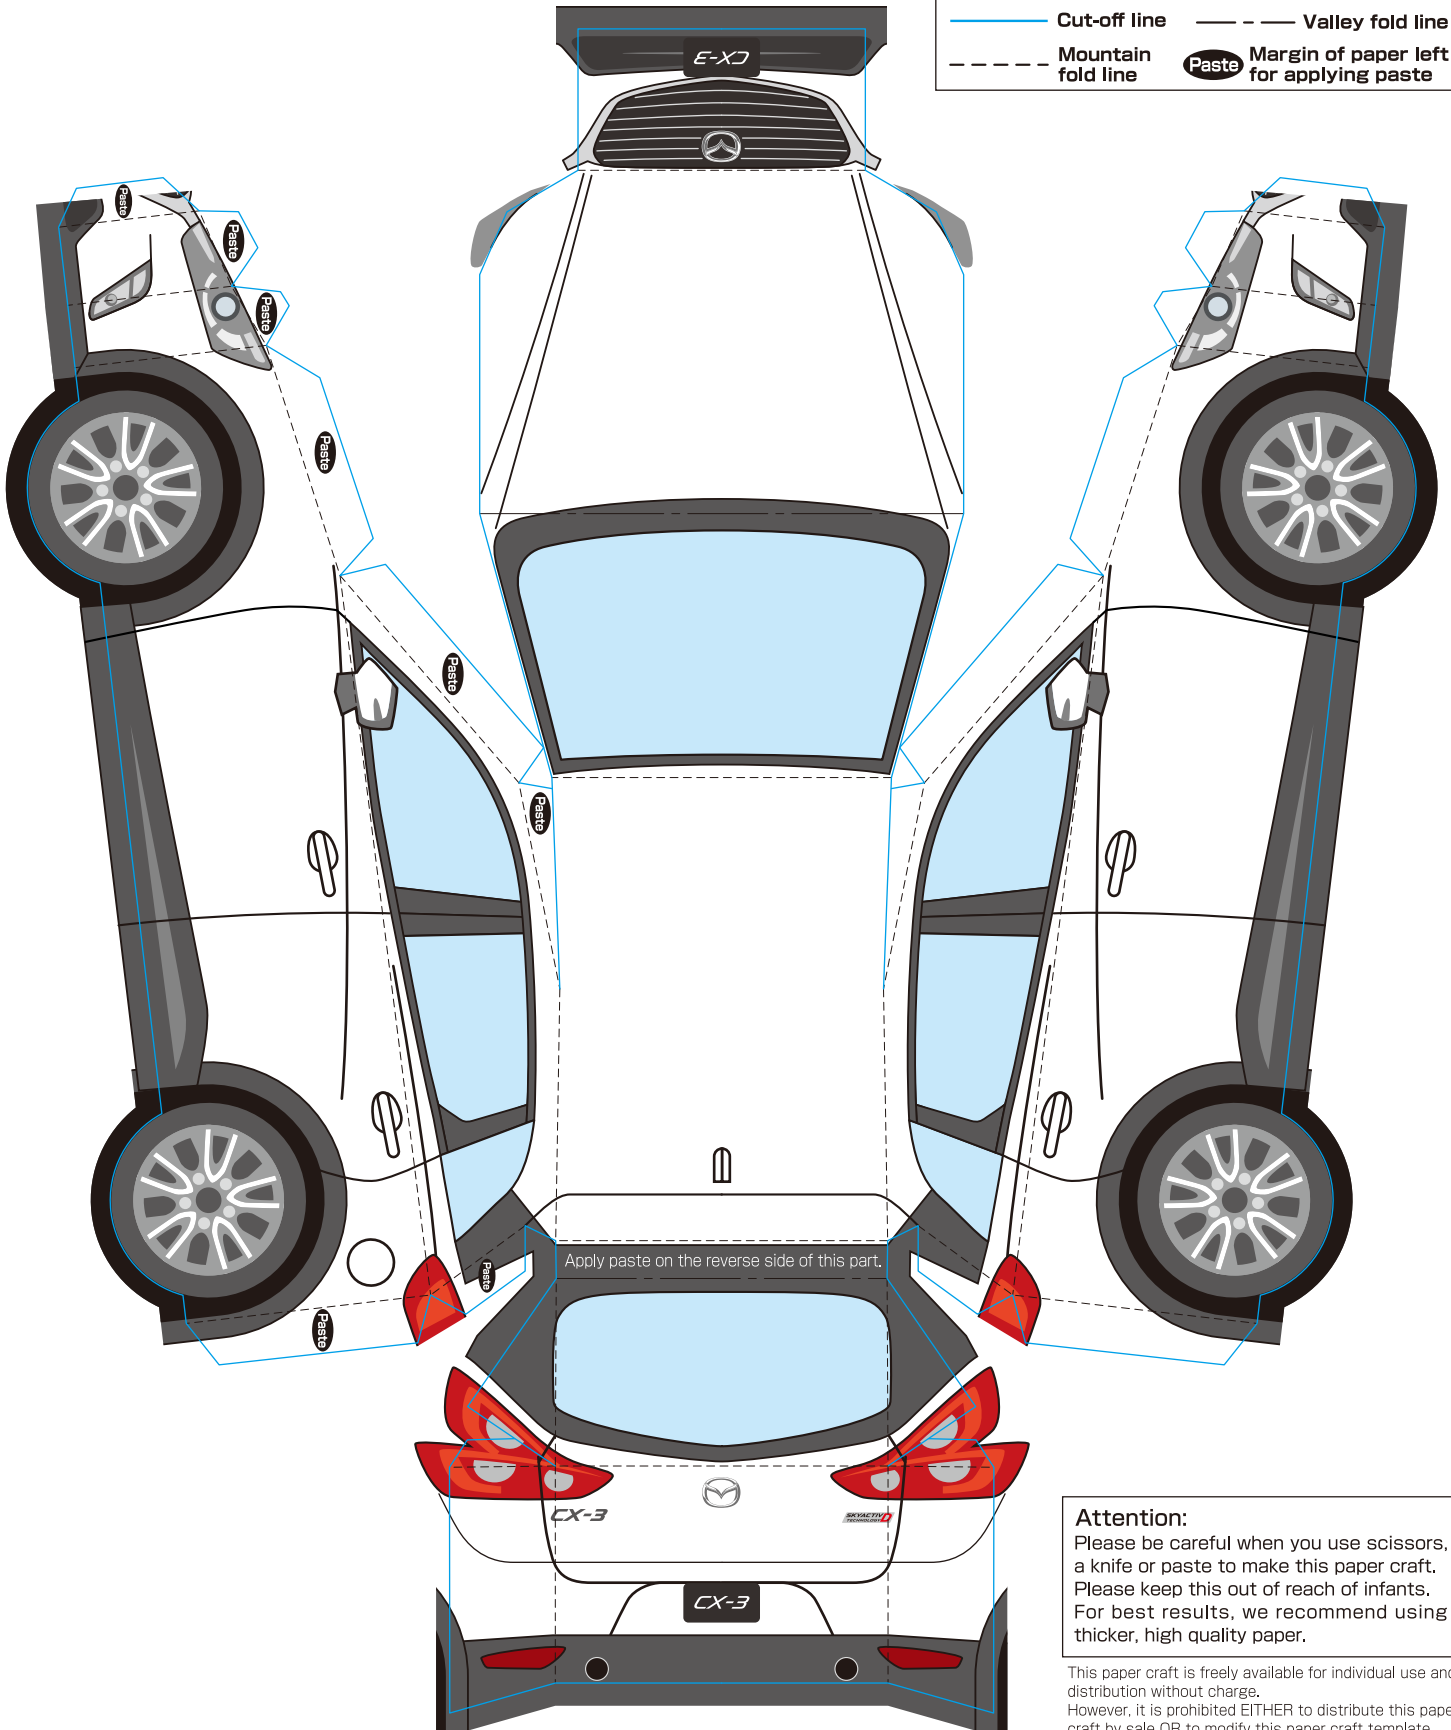

Mazda CX-3

Let's paint colors and draw pictures on the car body. It will help to achieve "Zoom-Zoom" feeling!!

"Sustainable Zoom-Zoom"

Basic Policy

Provide all customers who purchase Mazda vehicles with driving pleasure as well as outstanding environmental and safety performance. Mazda commits itself to making vehicles that always excite and that embody a "Zoom-Zoom" feeling, meaning they look inviting to drive, are fun to drive and make you want to drive them again, helping to achieve an exciting, sustainable future for vehicles, people, and the Earth.

Cut-off line Valley fold line
 Mountain fold line Margin of paper left for applying paste

Attention:
 Please be careful when you use scissors, a knife or paste to make this paper craft. Please keep this out of reach of infants. For best results, we recommend using thicker, high quality paper.